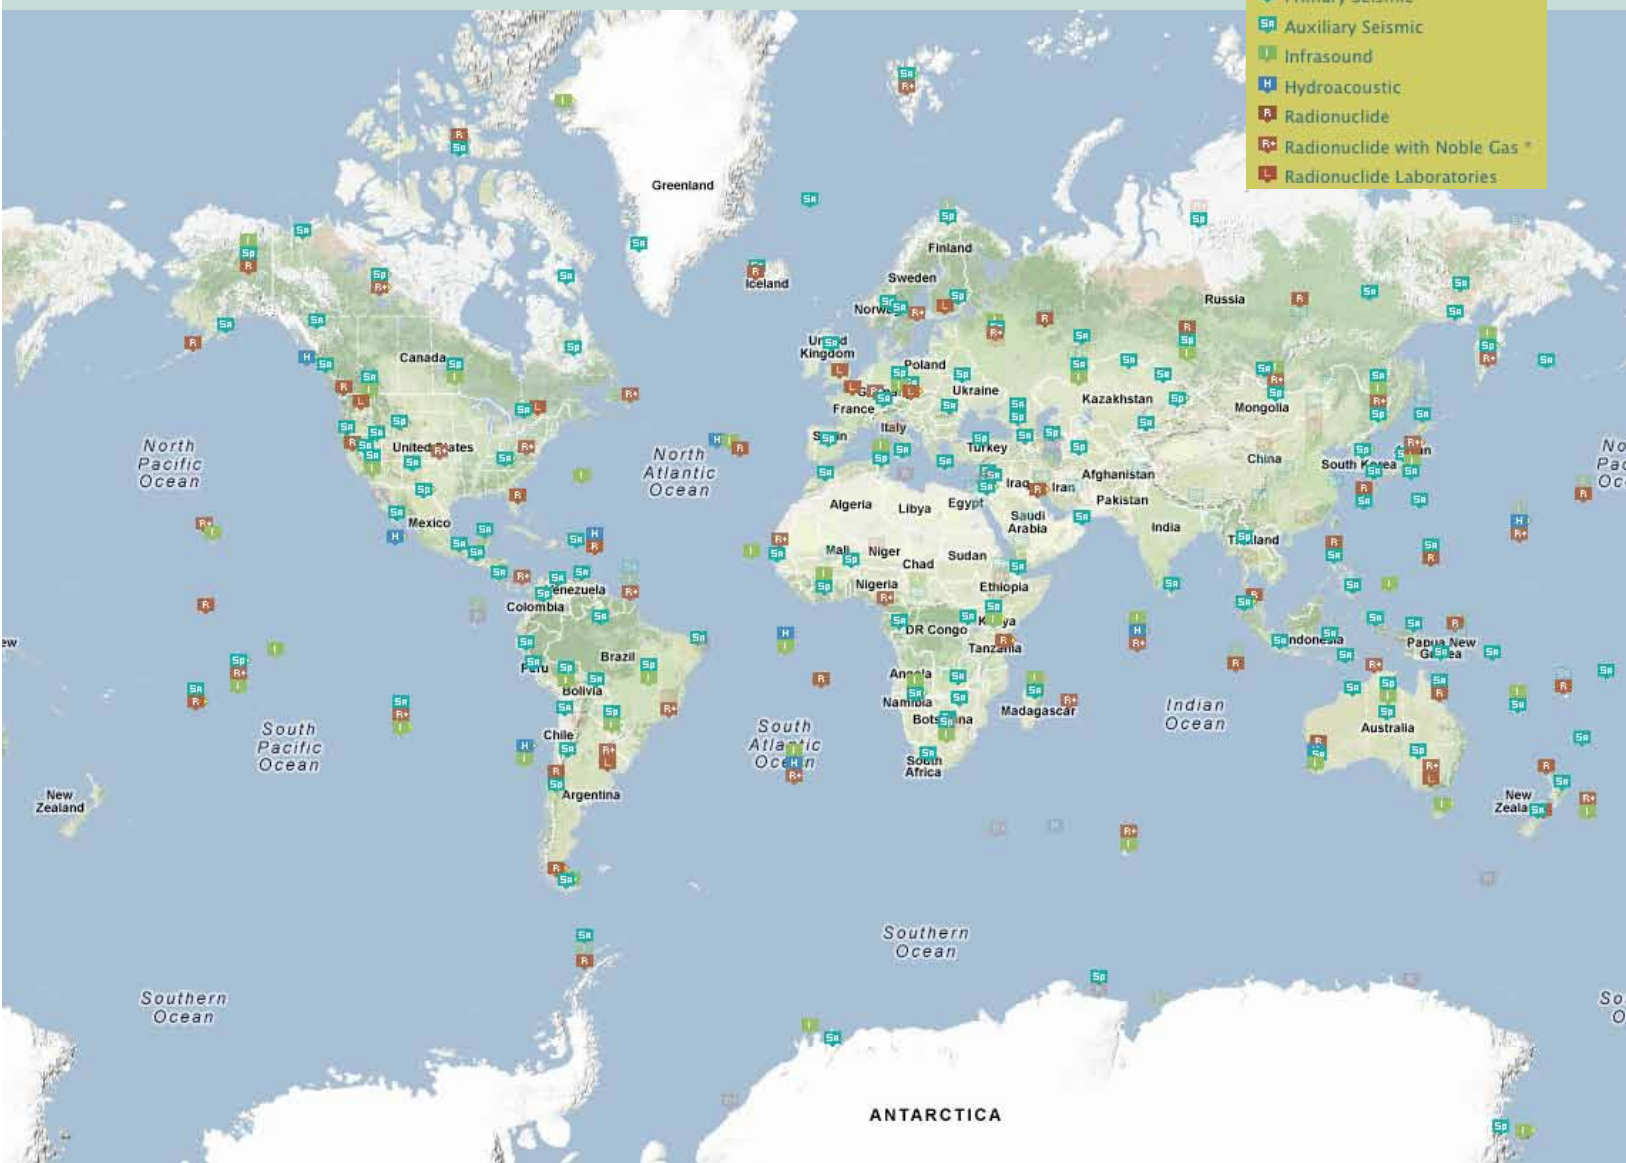

STATUS OF CERTIFIED IMS FACILITIES AS OF 3 SEPTEMBER 2012

CERTIFIED	TESTING	UNDER CONSTRUCTION	PLANNED	TOTAL
272	19	13	33	337

Sp	Primary Seismic
Sa	Auxiliary Seismic
I	Infrasound
H	Hydroacoustic
R	Radionuclide
R+	Radionuclide with Noble Gas
L	Radionuclide Laboratories